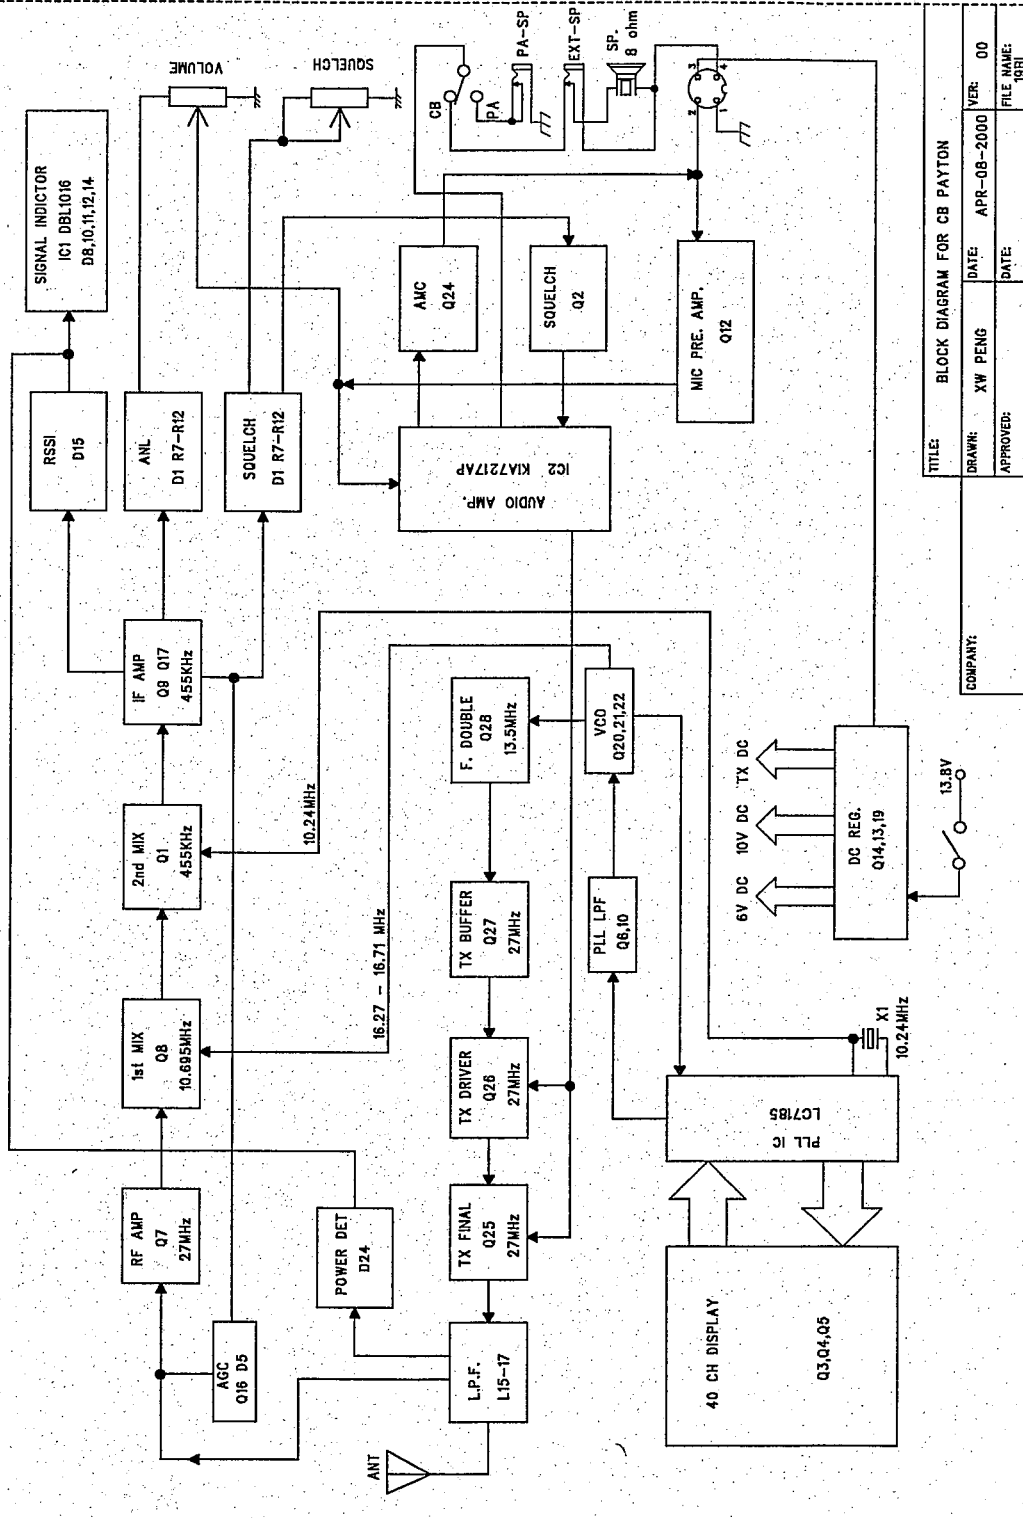

BLOCK DIAGRAM FOR CB 19 PAYTON

TITLE:	BLOCK DIAGRAM FOR CB PAYTON		
DRAWN:	XW PENG	DATE:	APR-08-2000
APPROVED:		DATE:	
COMPANY:		VER:	00
		FILE NAME:	19BL