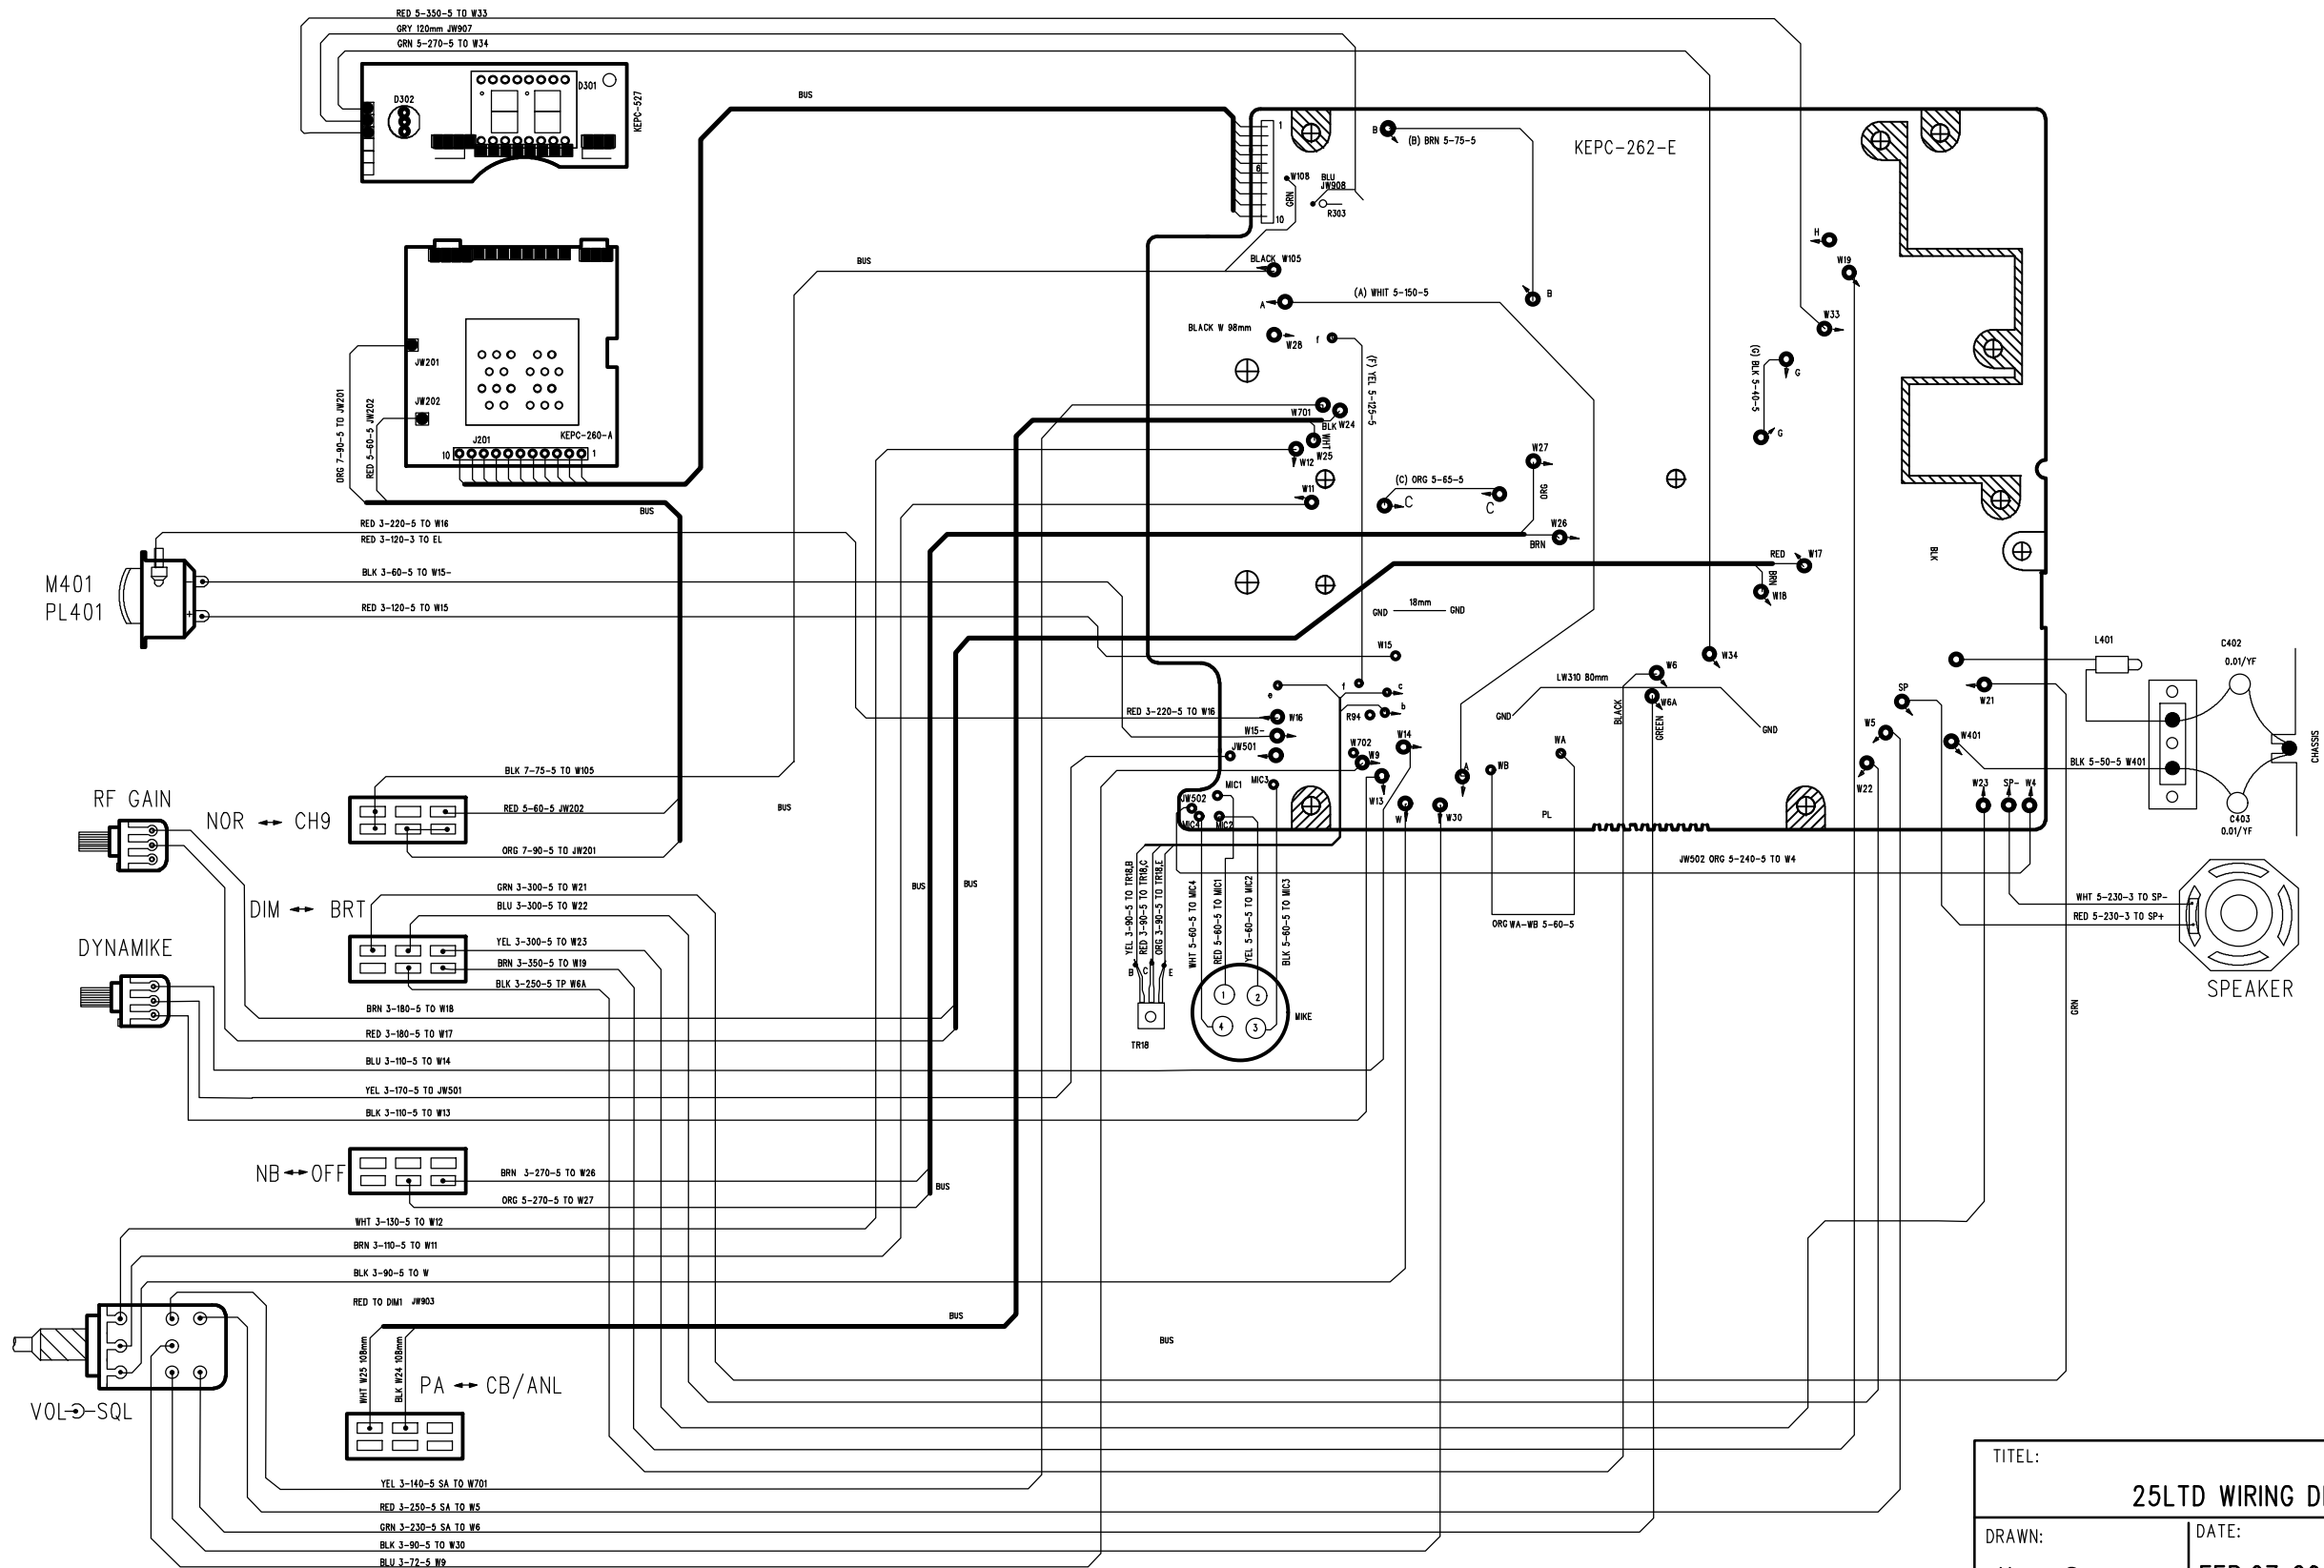

CB 25LTD WIRING DIAGRAM

TITEL: 25LTD WIRING DIAGRAM		
DRAWN: Hero Song	DATE: FEB.27 2001	REV: A
APPOVED:	DATE:	SHEET: 1 OF 1

COMPANY: