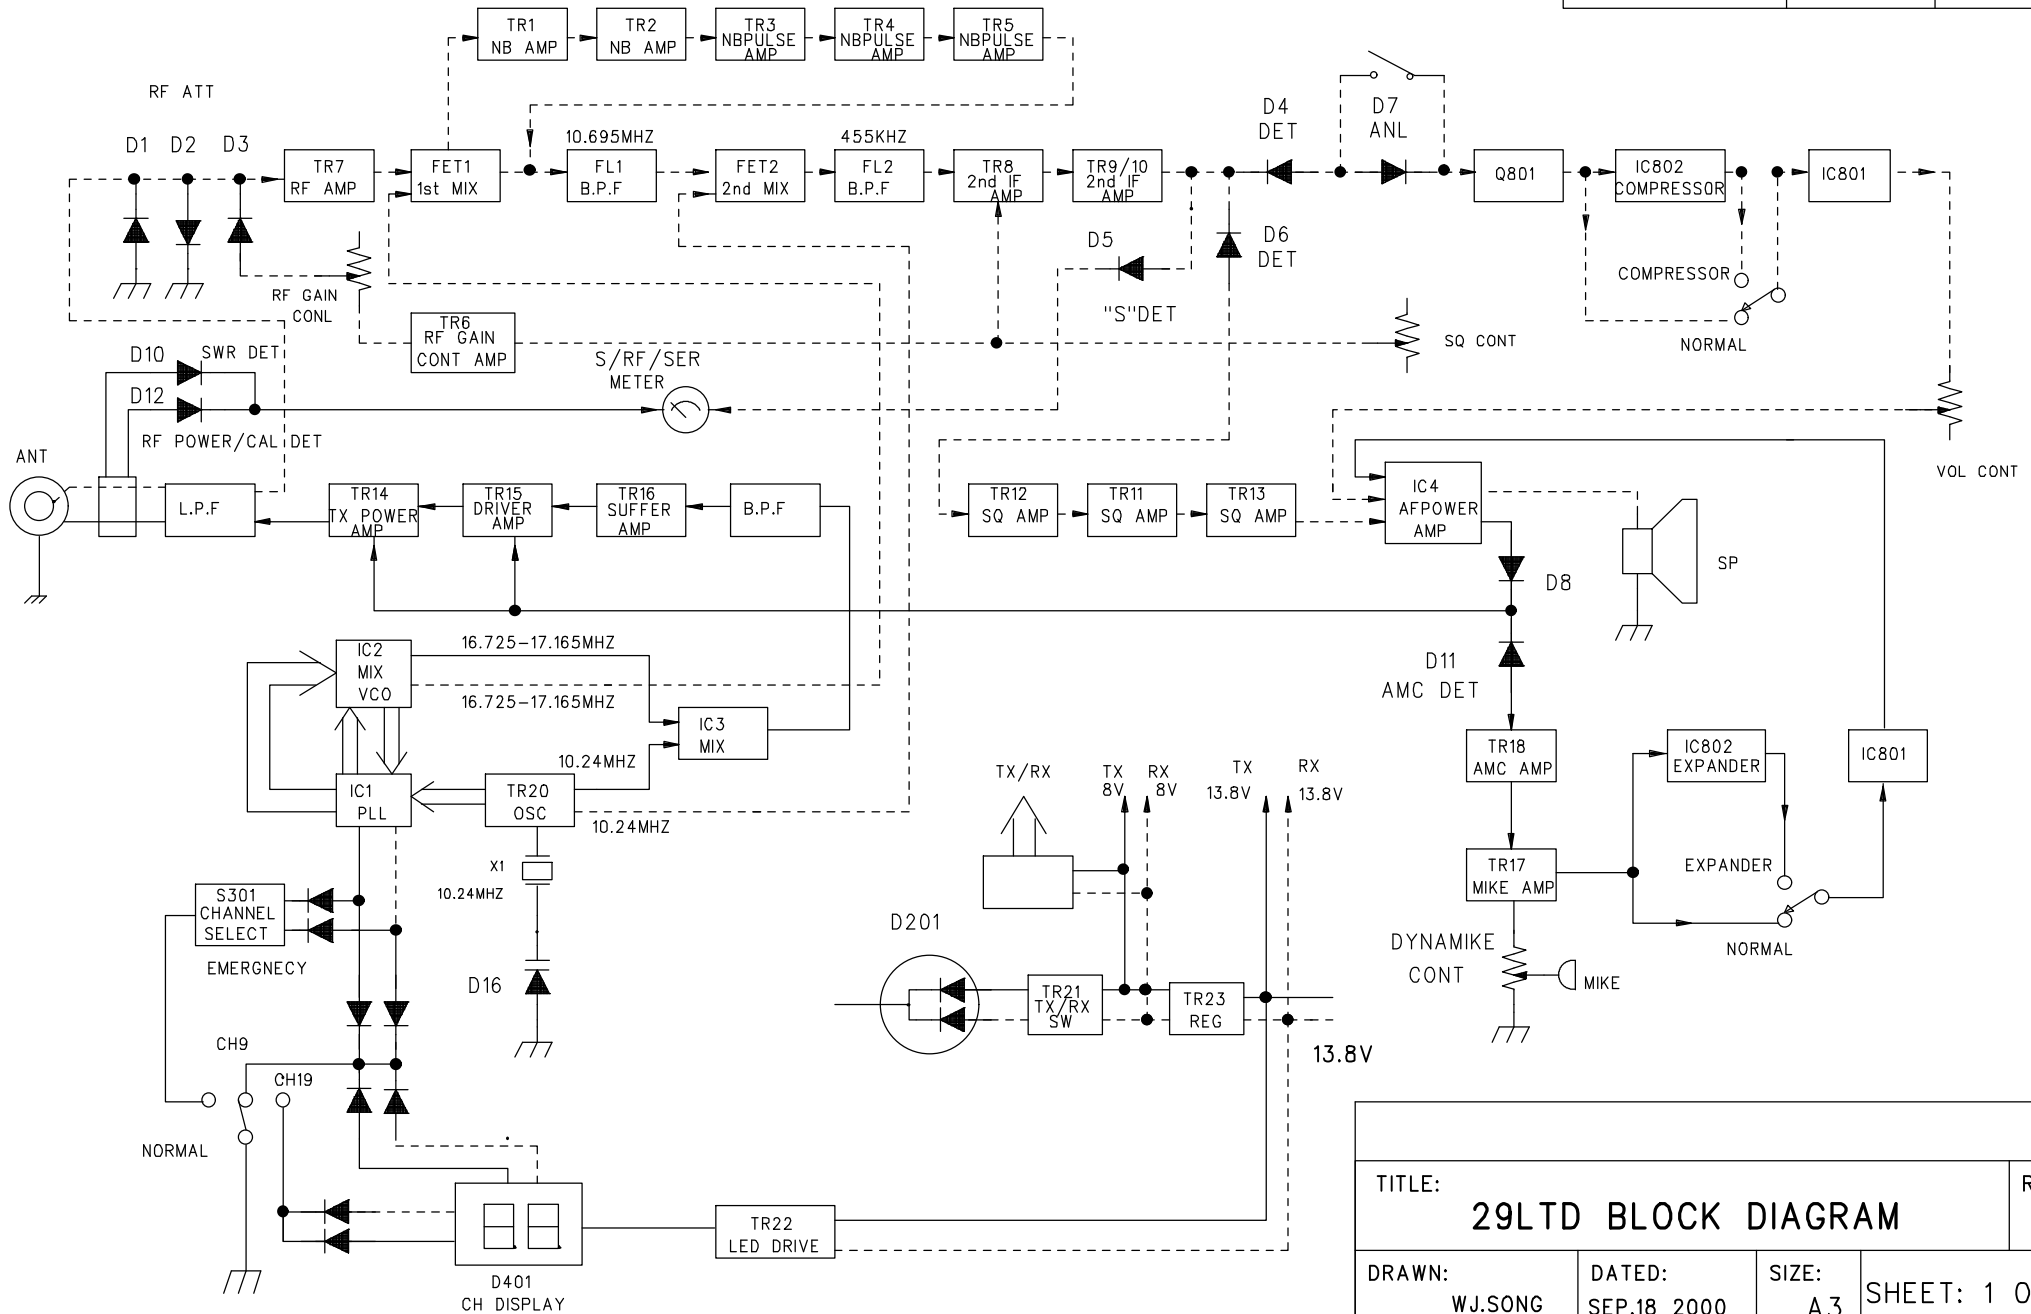

6

5

4

3

2

1

29LTD BLOCK DIAGRAM

REVISION RECORD

UPDATE TO ECN	APPROVED:	DATE:

TITLE: 29LTD BLOCK DIAGRAM		REV: A	
DRAWN: WJ.SONG	DATED: SEP.18 2000	SIZE: A3	SHEET: 1 OF 1
CHECKED:	DATED:	APPROVED:	DATED:

D

D

C

C

B

B