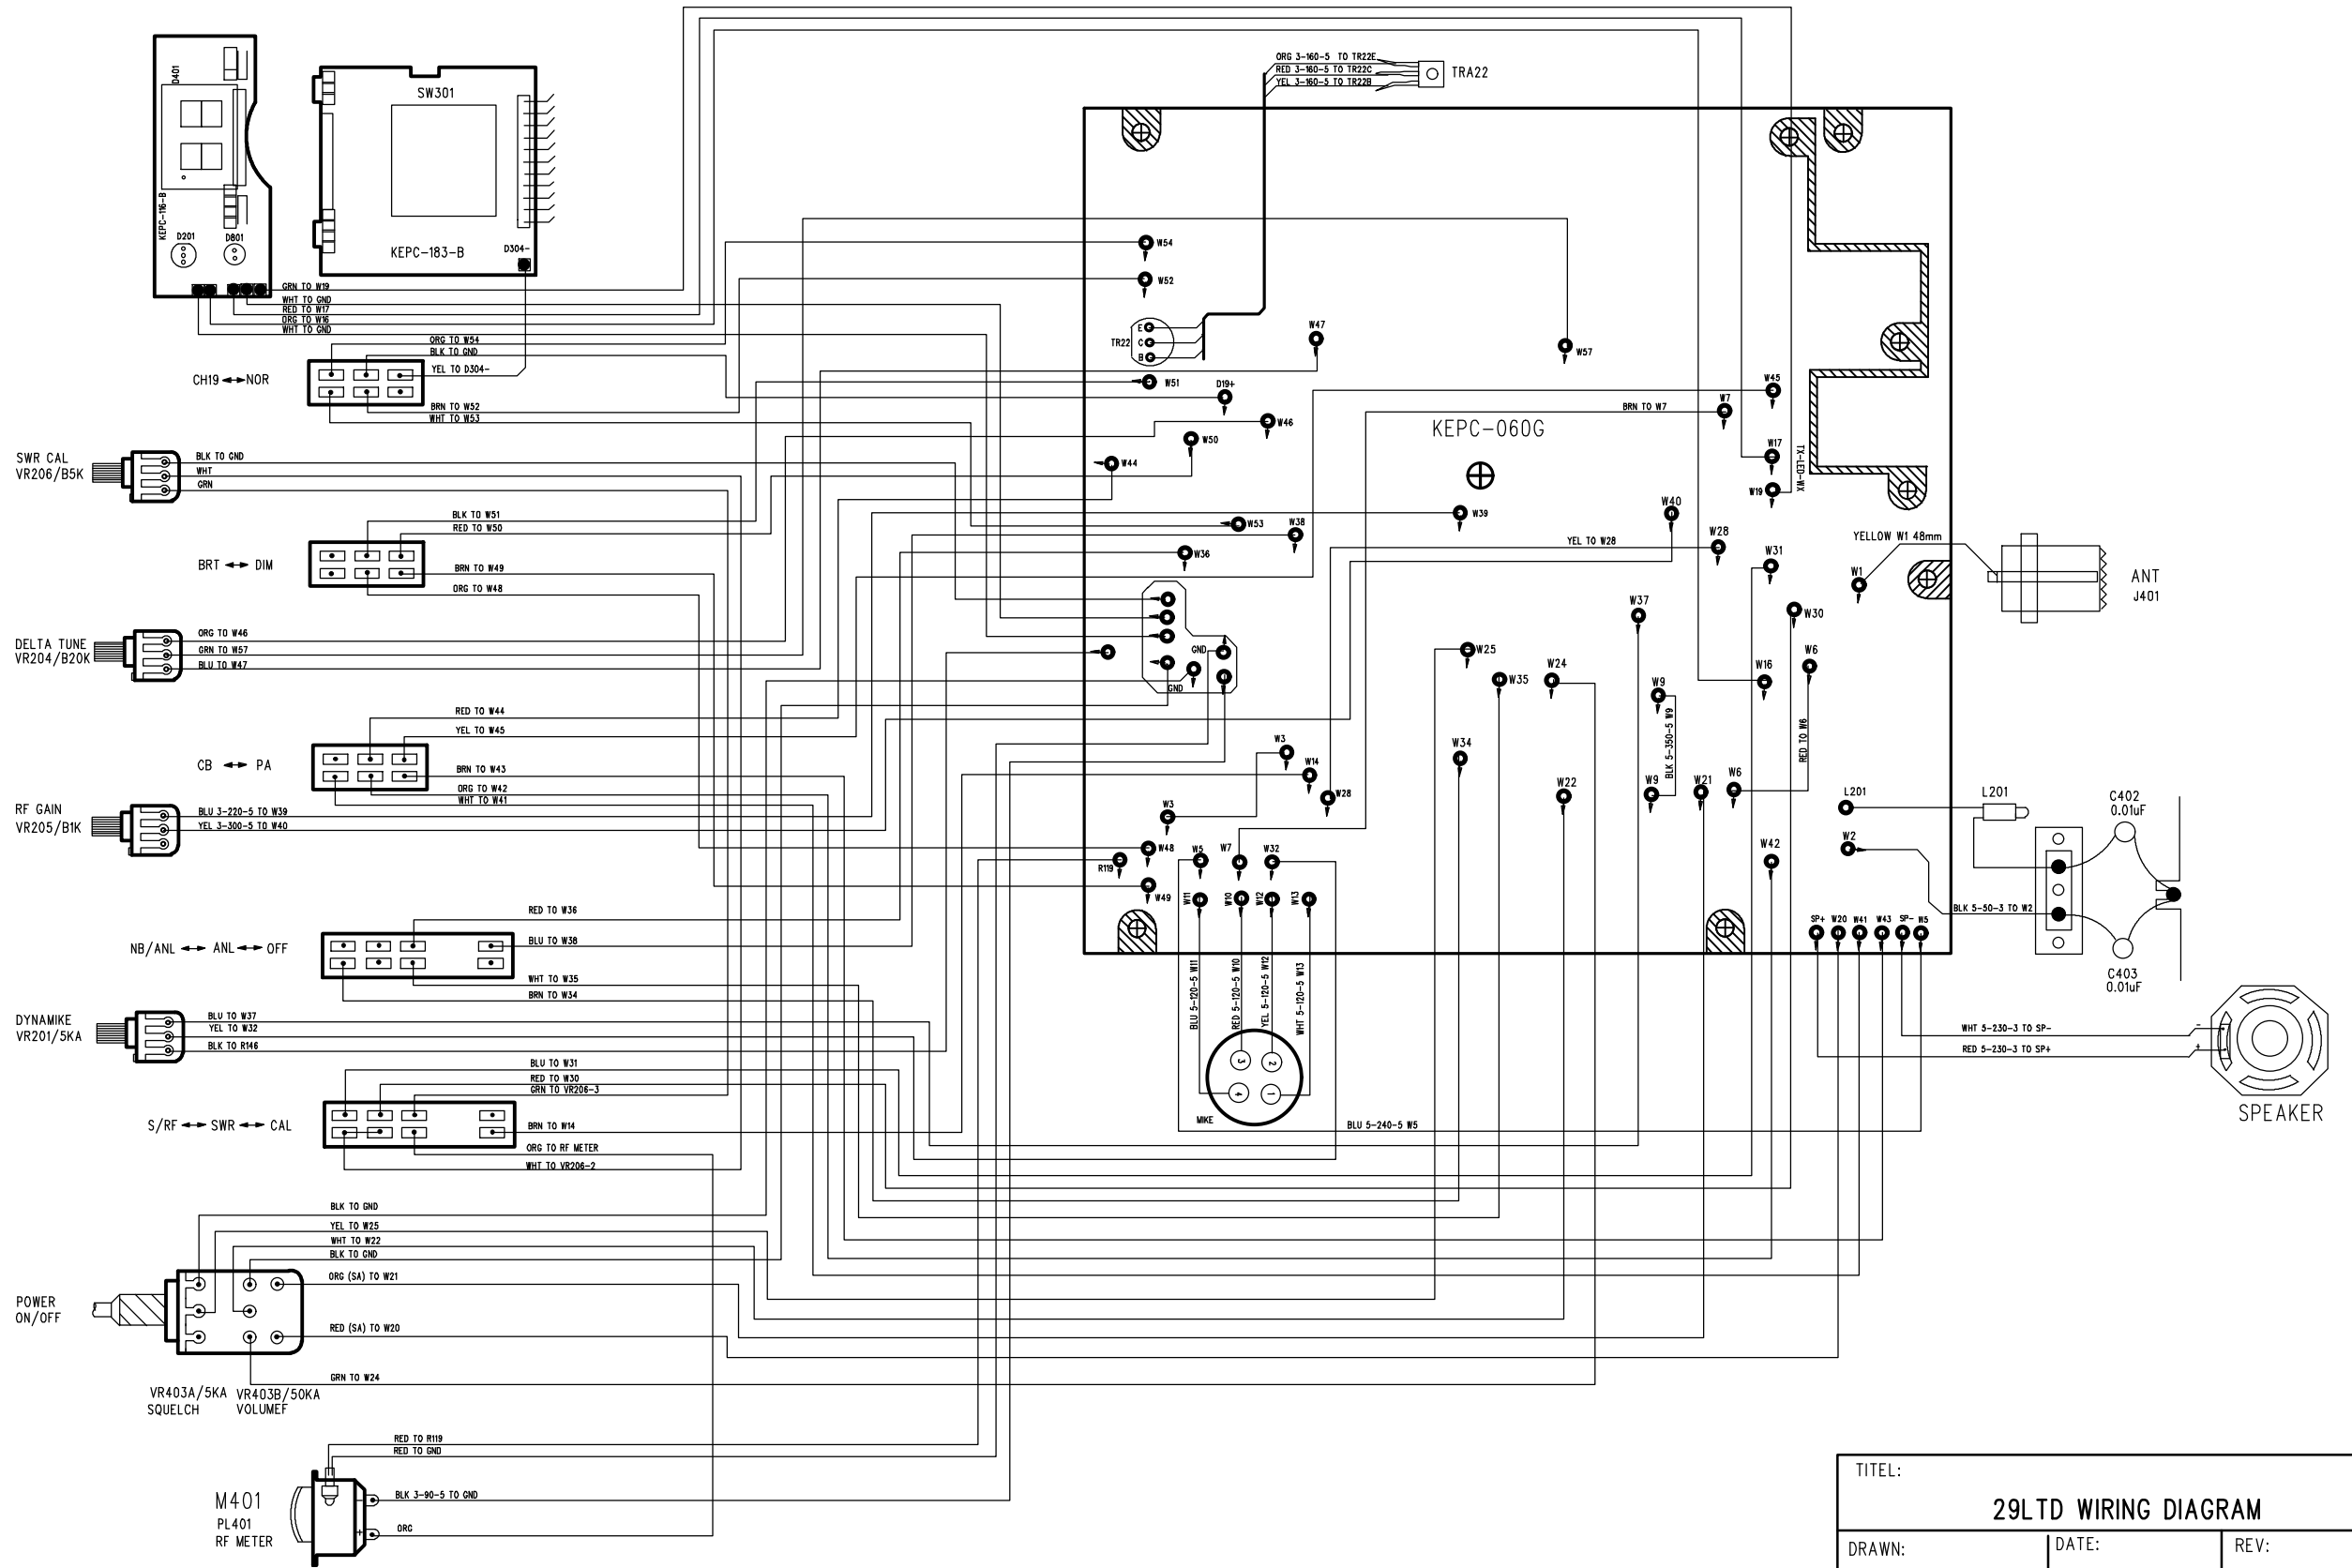

# 29LTD WIRING DIAGRAM

TITEL: <b>29LTD WIRING DIAGRAM</b>		
DRAWN: <b>Hero Song</b>	DATE: <b>FEB. 14 2001</b>	REV: <b>A</b>
APPROVED:	DATE:	SHEET: <b>1 OF 1</b>

COMPANY: